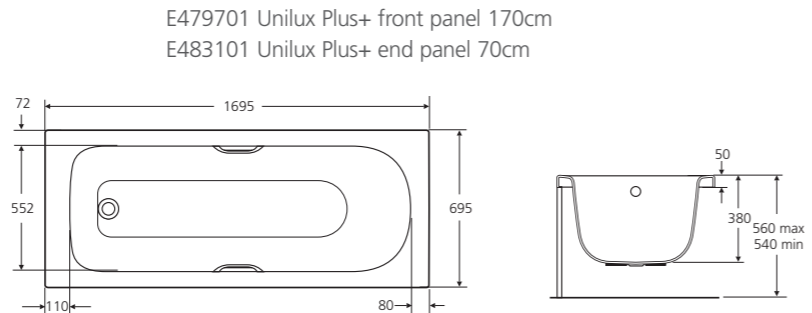

Technical information

Harrow 150 E478501 with bath grips
E478401 without bath grips

Harrow 170 E478801 with bath grips
E478701 without bath grips

Marina 170 With Bath Grips E480801 170 x 70cm
E479801 Unilux Plus+ front panel 180cm
E483101 Unilux Plus+ end panel 70cm

Marina 180 With Bath Grips E480901 180 x 70cm
E479701 Unilux Plus+ Front Panel 170cm
E483101 Unilux Plus+ End Panel 70cm

Admiral With Hand Grips E478101 167 x 69cm
E483701 Admiral Front Panel 167cm
E483801 Admiral End Panel 69cm

Décor and Accessories Used

Lido Arc

Paint: Dulux matt emulsion 30BG/31022
Tiles: Tiles 300x600 Yura (back plinth) 1000x1000 oversized white tiles Foggy by Pilkington

Lexington

Paint: Dulux matt emulsion 30GG 52/011
Tiles: Tiles 300x600 Yura (back plinth) 1000x1000 oversized white tiles Foggy by Pilkington

Lido 180

Paint: Dulux matt emulsion 30BG/31022
Tiles: Tiles 300x600 Yura (back plinth) 1000x1000 oversized white tiles Foggy by Pilkington

Washpoint

Paint: Dulux matt emulsion 30GG 52/011
Tiles: Tiles 300x600 Yura (back plinth) 1000x1000 oversized white tiles Foggy by Pilkington

Harrow

Paint: Dulux matt emulsion 50GY 32/046
Tiles: 400x400x12mm, white gloss porcelain from Pilkingtons

Admiral

Paint: Dulux matt emulsion 50GY 32/046
Tiles: 400x400x12mm, white gloss porcelain from Pilkingtons

Space

Paint: Dulux matt emulsion 3 10YY 35/094
Tiles: 400x400x12mm, white gloss porcelain from Pilkingtons

Create

Paint: Dulux matt emulsion 2 50BG 64/028
Floor: Reclaimed wood

Marina

Paint: Dulux matt emulsion 30BG 23/124
Floor: Real Oak Floor – Floors to go

Lido Corner

Paint: Dulux matt emulsion 2 50BG 64/028
Floor: Reclaimed wood

Accessories: Habitat, L.S.A, Ikea, Dunnes, The Body Shop and Peter Maturi.

Toys: Ikea and Argos

Guarantee