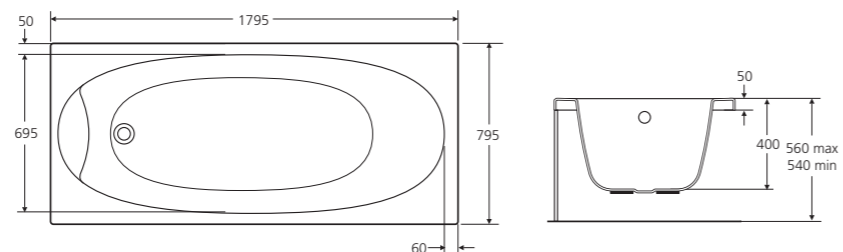

Lido 180 E480301 180 x 80cm Bath
E479801 Unilux Plus+ Front Panel 180cm
E483301 Unilux Plus+ End Panel 80cm