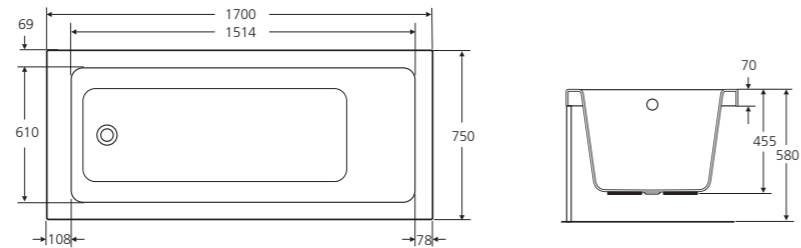

Washpoint E478901 Washpoint 170 x 75cm Bath
E479701 Unilux Plus+ Front Panel 170cm
E483201 Unilux Plus+ End Panel 75cm