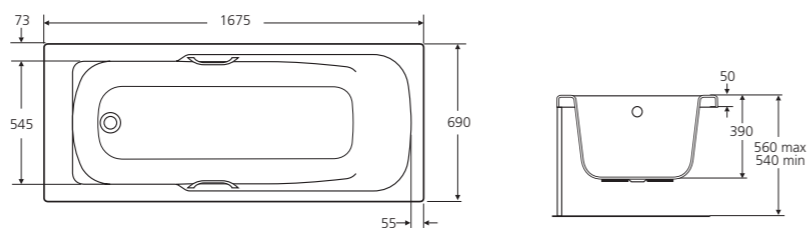

Décor and Accessories Used

Lido Arc

Paint: Dulux matt emulsion 30BG/31022
Tiles: Tiles 300x600 Yura (back plinth) 1000x1000 oversized white tiles Foggy by Pilkington

Lexington

Paint: Dulux matt emulsion 30GG 52/011
Tiles: Tiles 300x600 Yura (back plinth) 1000x1000 oversized white tiles Foggy by Pilkington

Lido 180

Paint: Dulux matt emulsion 30BG/31022
Tiles: Tiles 300x600 Yura (back plinth) 1000x1000 oversized white tiles Foggy by Pilkington

Washpoint

Paint: Dulux matt emulsion 30GG 52/011
Tiles: Tiles 300x600 Yura (back plinth) 1000x1000 oversized white tiles Foggy by Pilkington

Harrow

Paint: Dulux matt emulsion 50GY 32/046
Tiles: 400x400x12mm, white gloss porcelain from Pilkingtons

Admiral

Paint: Dulux matt emulsion 50GY 32/046
Tiles: 400x400x12mm, white gloss porcelain from Pilkingtons

Space

Paint: Dulux matt emulsion 3 10YY 35/094
Tiles: 400x400x12mm, white gloss porcelain from Pilkingtons

Create

Paint: Dulux matt emulsion 2 50BG 64/028
Floor: Reclaimed wood

Marina

Paint: Dulux matt emulsion 30BG 23/124
Floor: Real Oak Floor – Floors to go

Lido Corner

Paint: Dulux matt emulsion 2 50BG 64/028
Floor: Reclaimed wood

Accessories: Habitat, L.S.A, Ikea, Dunnes, The Body Shop and Peter Maturi.

Toys: Ikea and Argos

Guarantee

Our confidence in the quality and reliability of Ideal Standard products enables us to guarantee all IdealForm Plus+ baths for 25 years from date of purchase. The guarantee does not cover general wear and tear. Our guarantee is offered on all products that have been used in the manner for which they were intended, and does not apply to any products that have been misused or abused in any way. Products must be installed and cared for in line with our fixing instructions and local water byelaws. The guarantee covers products in domestic use by the consumer and not commercial or business use.

In the unlikely event the product fails within the guarantee period, we offer a free replacement or replacement part (or nearest equivalent). Liability is limited to individual products and does not cover consequential loss or damage on installations. When your bathroom has been satisfactorily installed and is working well, please ensure you register your guarantee. The guarantee is transferable - it applies to the product not the purchaser provided guarantee registration details are passed on to the new owner. You can register for guarantees on a bathroom bought on your behalf by a plumber or builder.

Applies to UK and Republic of Ireland only. This guarantee does not affect your statutory rights.

Ideal Standard pursues a policy of continuing improvement in design and performance of its products. The right is therefore reserved to vary specifications without notice. Colour reproduction is as accurate as possible within the limitations of the printing process. Ideal Standard (UK) Ltd. P1178 02/08.