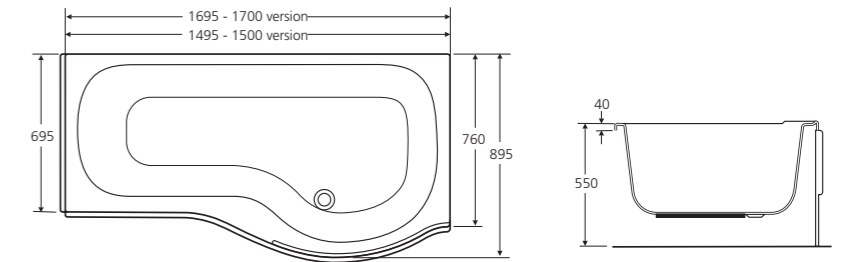

Technical information

Space 170

E495701 170cm Shower Bath - Left Hand
E495801 170cm Shower Bath - Right Hand
E730101 Space Front Panel 170cm - Left Hand
E731101 Space Front Panel 170cm - Right Hand
E483101 Unilux Plus+ End Panel 70cm
E6956AA Space Curved Bath Screen