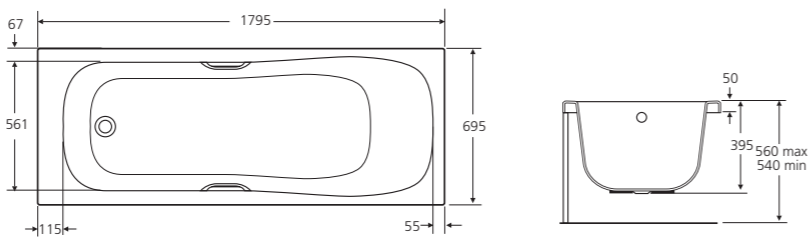

Marina 180 With Bath Grips E480901 180 x 70cm
E479701 Unilux Plus+ Front Panel 170cm
E483101 Unilux Plus+ End Panel 70cm

Admiral With Hand Grips E478101 167 x 69cm
E483701 Admiral Front Panel 167cm
E483801 Admiral End Panel 69cm