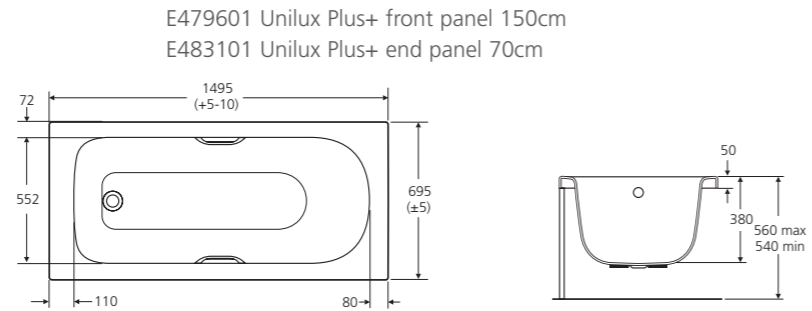

Create

E481501 Create 160 x 105cm Bath - Left Hand
 E481601 Create 160 x 105cm Bath - Right Hand
 E318201 Create Corner Panel 160cm

Lido 140 E481901 140 x 140cm Corner Bath
 E484201 Lido Corner Panel 140cm

Ideal Standard
The Bathroom Works
National Avenue
Kingston upon Hull
HU5 4HS
T 01482 346461
F 01482 445886
www.ideal-standard.co.uk

B O D Y & M I N D

*Ideal
Standard*

Technical information

Harrow 150 E478501 with bath grips
E478401 without bath grips