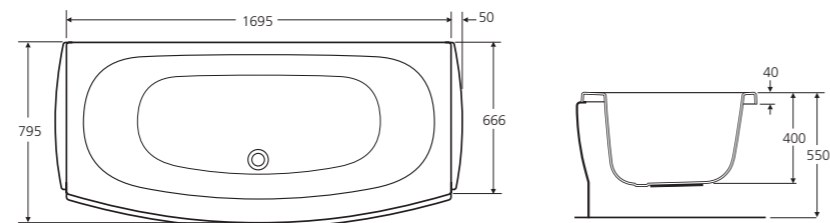

Lido Arc Double Ended E481401 170 x 80cm Bath
E484401 Lido Arc Front Panel 170cm
E484601 Lido Arc End Panel 70cm