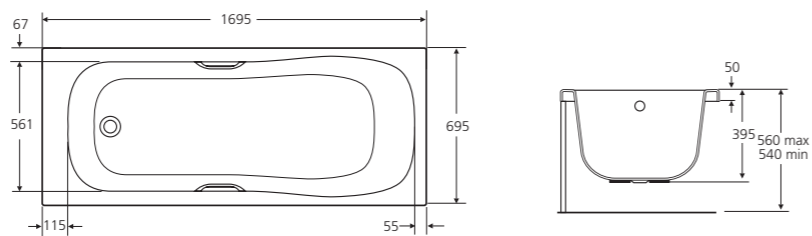

Marina 170 With Bath Grips E480801 170 x 70cm
E479801 Unilux Plus+ front panel 180cm
E483101 Unilux Plus+ end panel 70cm