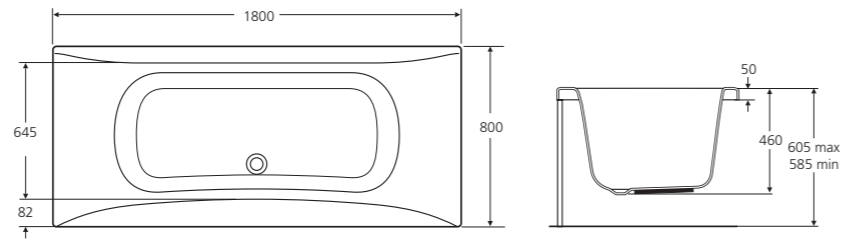

Technical information

Lexington 180 E480601 180 x 80cm Bath
E484701 Front Panel 180cm
E484801 End Panel 80cm